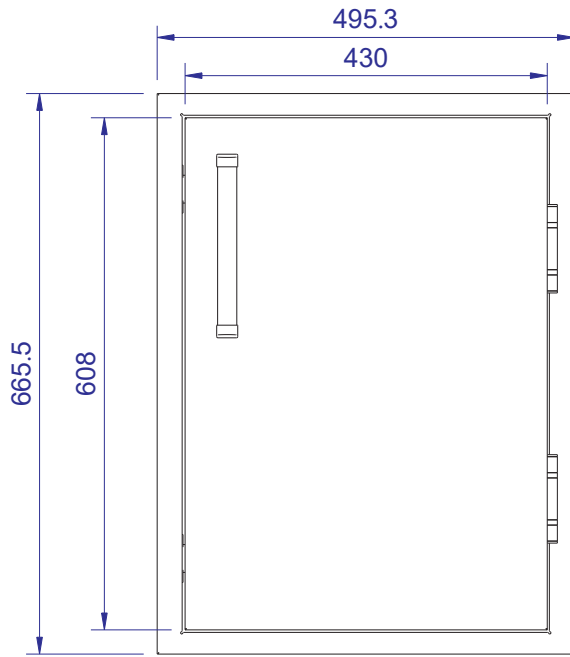

Burford SV2

Front View

Side View

Vertical View

Cutout Size