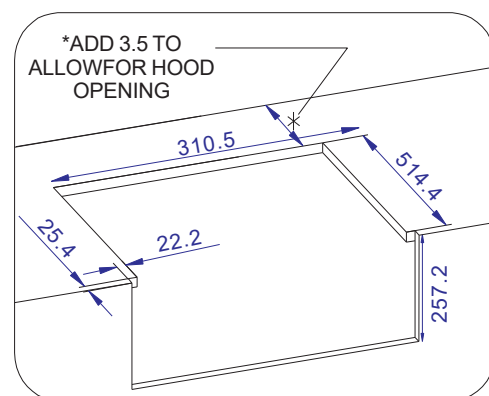

WHISTLER GRILLS

Burford SB 3

Front View

Side View

Vertical View

Cutout Size

ALL SIZES SHOW IN MM