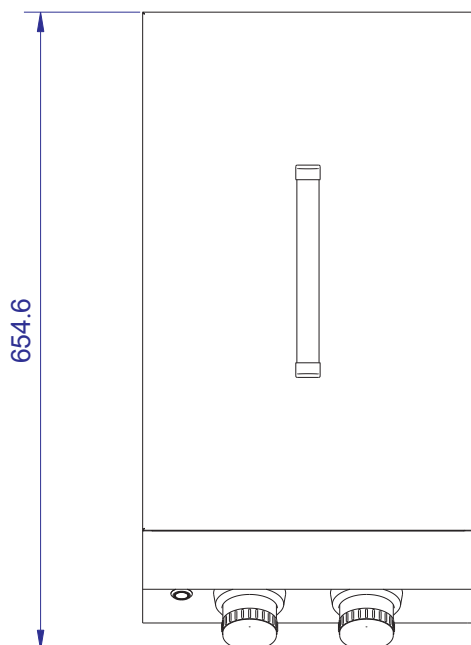

WHISTLER GRILLS

Burford SB 3

Front View

Side View

Vertical View

Cutout Size

ALL SIZES SHOW IN MM