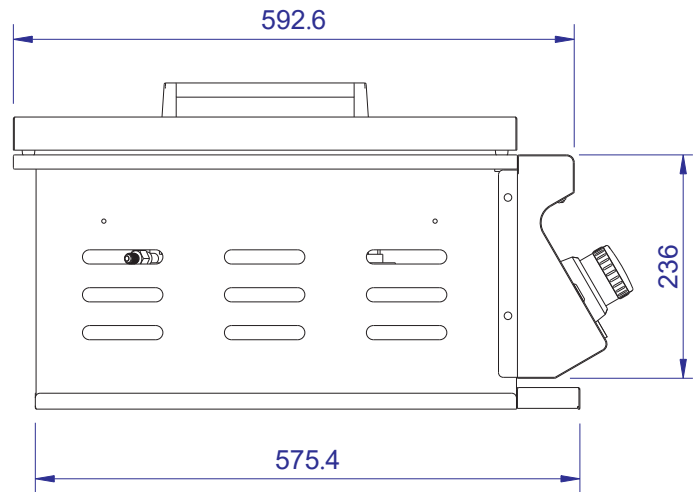

WHISTLER GRILLS

Burford SB 3

Front View

Side View

Vertical View

Cutout Size

ALL SIZES SHOW IN MM