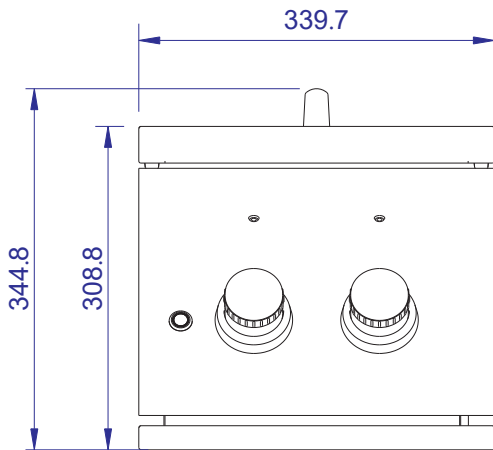

WHISTLER GRILLS

Burford SB 3

Front View

Side View

Vertical View

Cutout Size

ALL SIZES SHOW IN MM