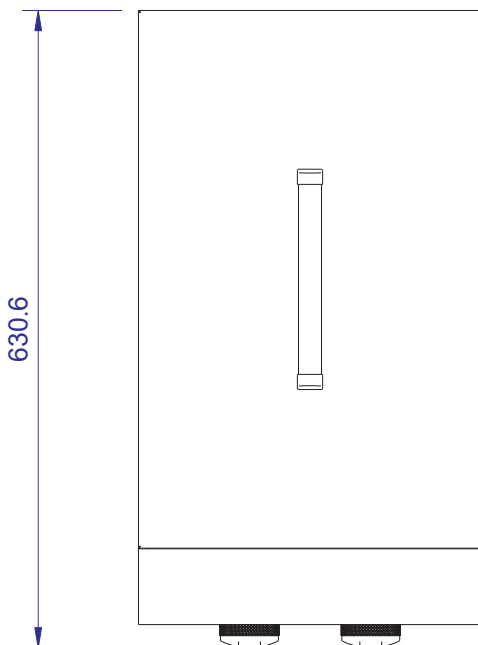

# Burford SB 5

Front View

Side View

Vertical View

Cutout Size

ALL SIZES SHOW IN MM