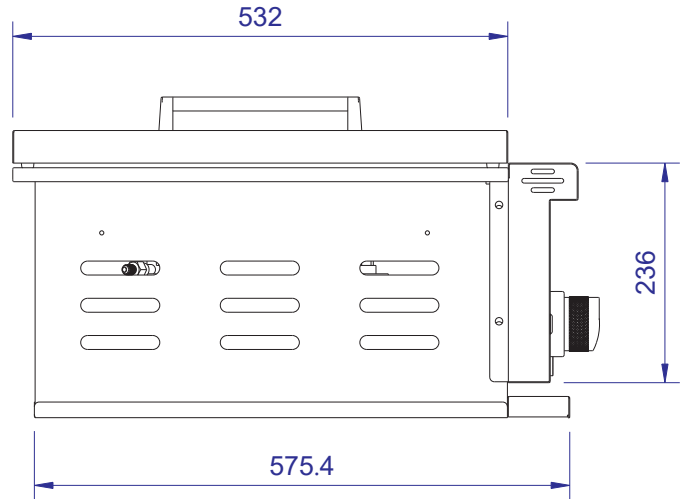

# Burford SB 5

Front View

Side View

Vertical View

Cutout Size

ALL SIZES SHOW IN MM