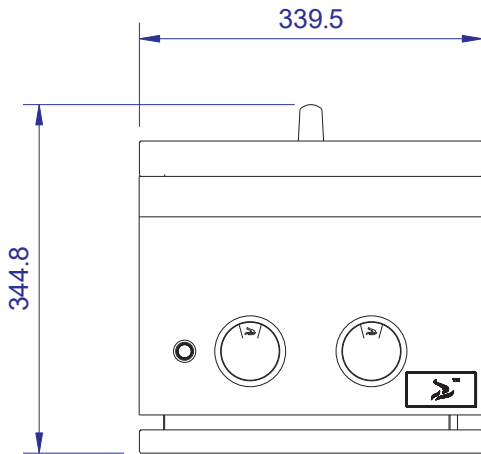

# Burford SB 5

Front View

Side View

Vertical View

Cutout Size

ALL SIZES SHOW IN MM