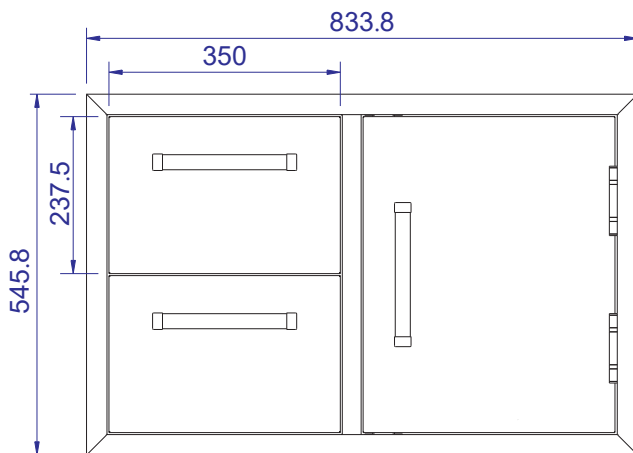

Burford DD/S

Front View

Side View

Vertical View

Cutout Size