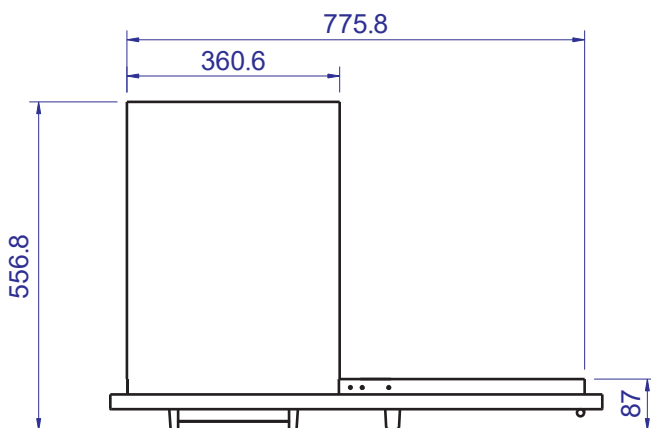

Burford DD/S

Front View

Side View

Vertical View

Cutout Size