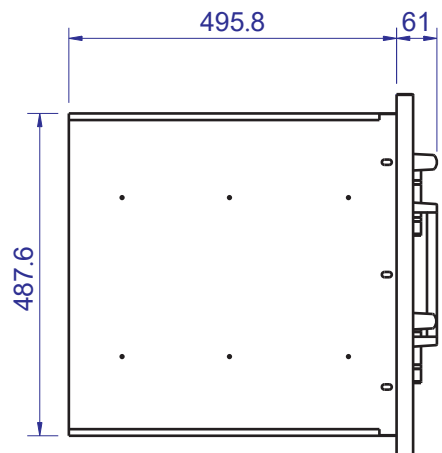

Burford DD/S

Front View

Side View

Vertical View

Cutout Size