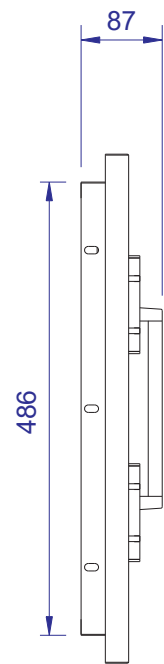

WHISTLERGRILLS

Burford DD

Front View

Side View

Vertical View

Cutout Size

ALL SIZES SHOW IN MM