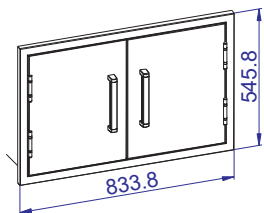

WHISTLERGRILLS

Burford DD

Front View

Side View

Vertical View

Cutout Size

ALL SIZES SHOW IN MM