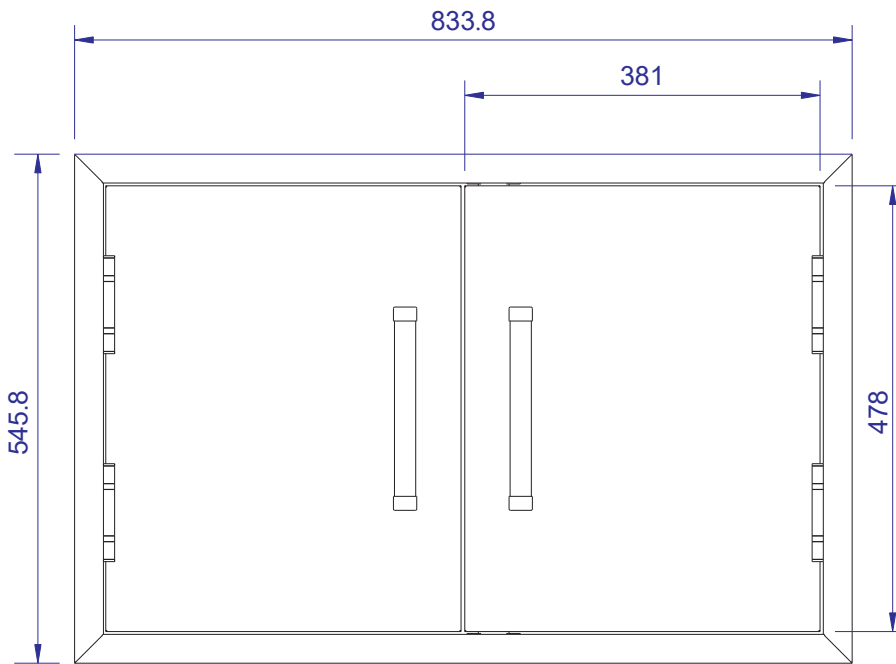

WHISTLERGRILLS

Burford DD

Front View

Side View

Vertical View

Cutout Size

ALL SIZES SHOW IN MM