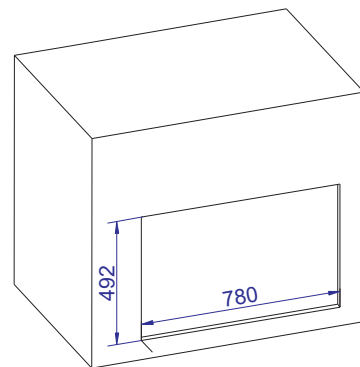

WHISTLERGRILLS

Burford DD

Front View

Side View

Vertical View

Cutout Size

ALL SIZES SHOW IN MM