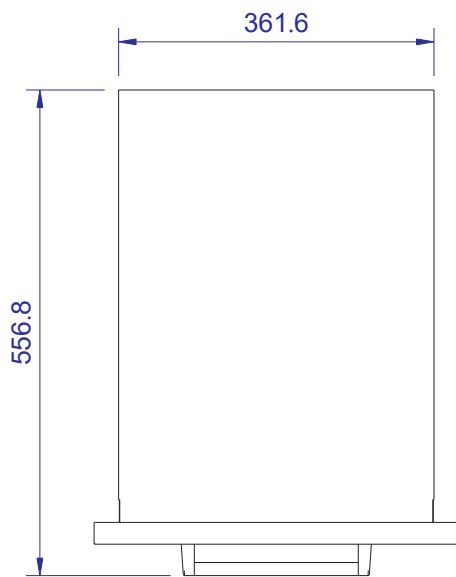

Burford TD

Front View

Side View

Vertical View

Cutout Size