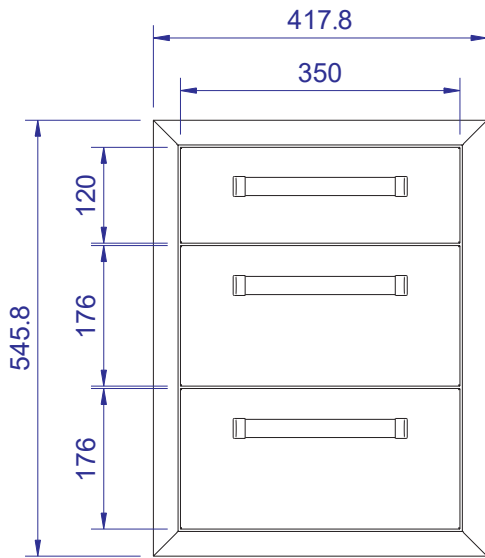

Burford TD

Front View

Side View

Vertical View

Cutout Size