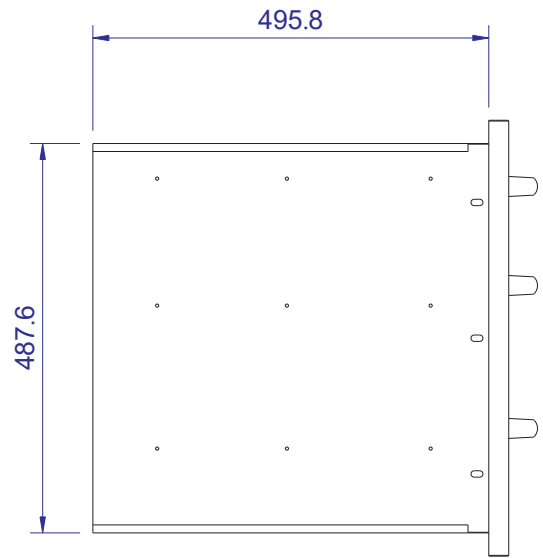

Burford TD

Front View

Side View

Vertical View

Cutout Size