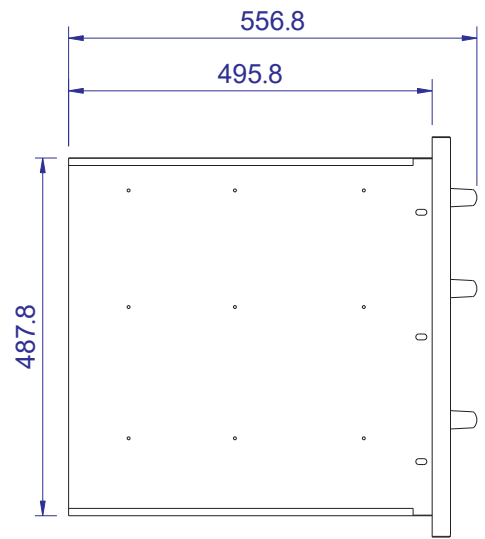

Burford TDB

Front View

Side View

Vertical View

Cutout Size