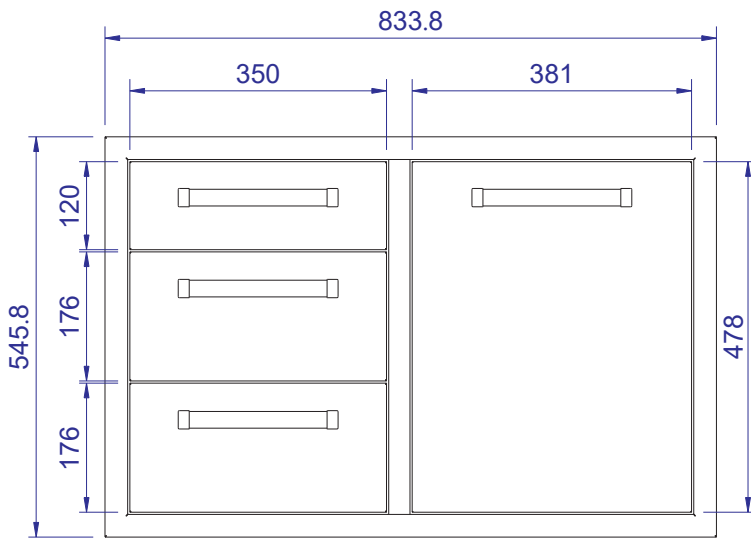

Burford TDB

Front View

Side View

Vertical View

Cutout Size