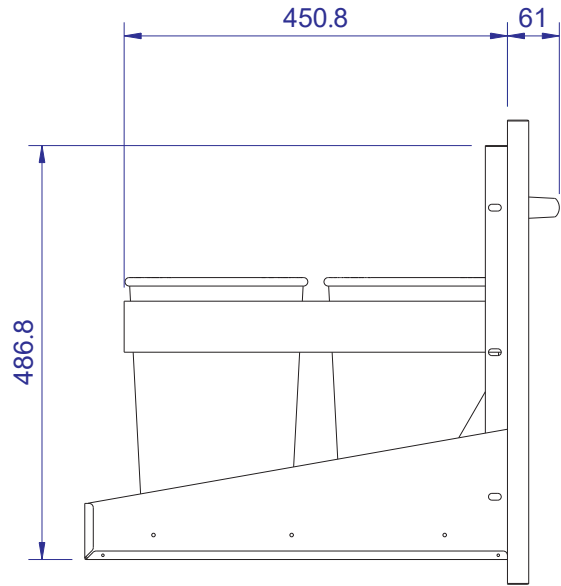

Burford B

Front View

Side View

Vertical View

Cutout Size